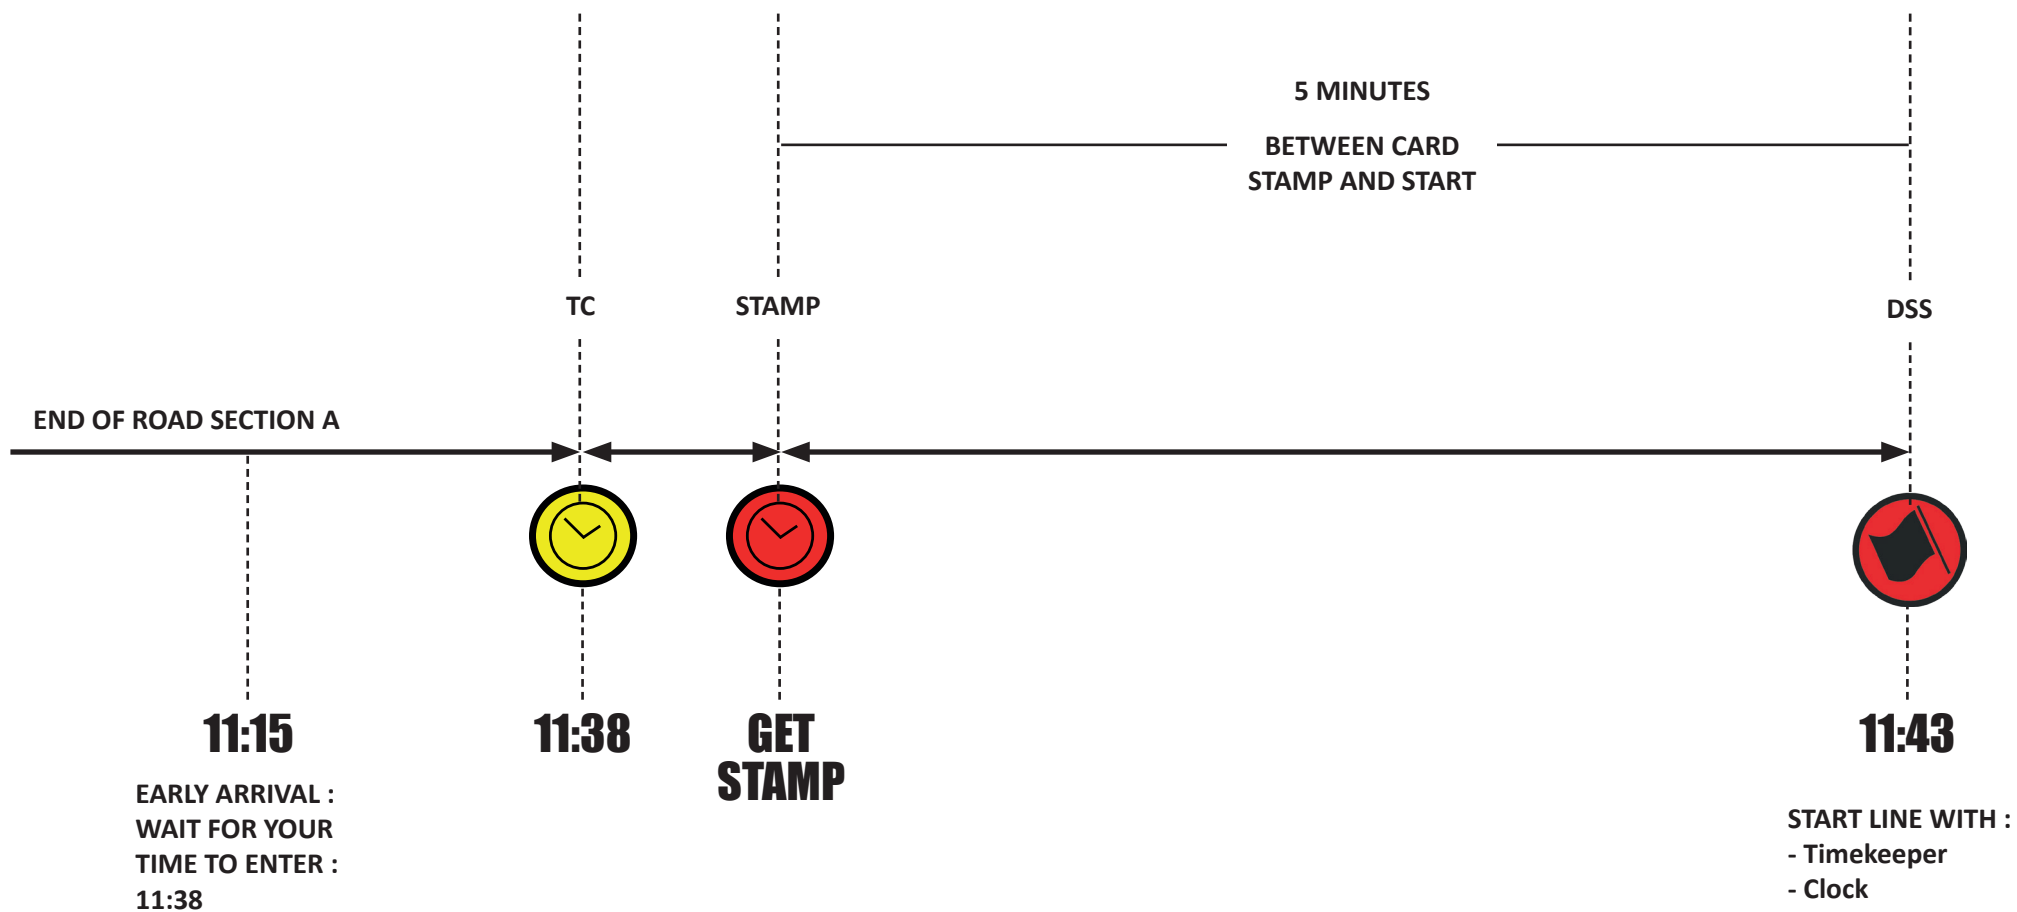

PROCEDURE :
EXAMPLE FOR A START TIME OF SELECTIVE SECTION AT 11H43

In case you arrive just on time and you can not reach the Time Control (yellow panel) because of any road blocking in front of you, walk to the Marsall with your Time Card to get your stamp, and ask him to open the road for you and get your card stamp.